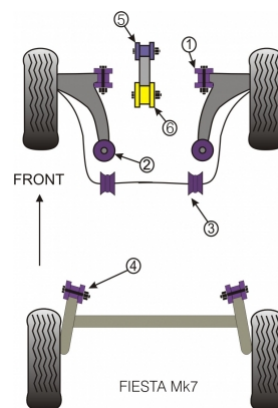

FORD - FIESTA MK7 INC ST (2008-) - FIESTA MK7 ST (2013-)

PRODUCT PRICING INFORMATION

The prices shown on our website are per bush.

To get the total pack price you will need to multiple this price by the number of bushes per vehicle.

Bush Price x Qty Per Car = Pack Price

In addition to the Road Series parts listed please check the Black Series website for other bushes suitable for this car that may be more suited to Track/Race use.

Bush description	Quantity Per Car	Diagram Reference	Part Number	Retail Price Each
Front Wishbone Front Bush	2	1	PFF 191531	
Front Arm Rear Bush, Caster Adjustable Click for fitting instructions	2	2	PFF 191502G	
Rear Beam To Chassis Bush	2	4	PFR 191511	
Lower Engine Mount Small Bush 30mm Bracket Click for fitting instructions	1	5	PFF 192002	
Lower Engine Mount Large Bush 30mm Bracket Click for fitting instructions	1	6	PFF 192001	
PowerAlign Camber Bolt Kit (12mm) Click for fitting instructions	1		PFA 10012