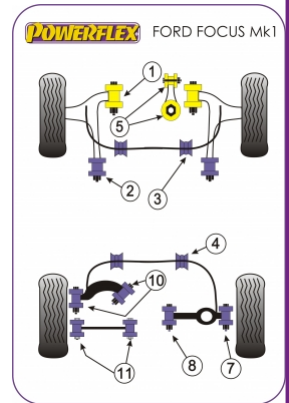

FORD - FOCUS MK1 INC ST AND RS (UP TO 2006) - FOCUS MK1 RS

PRODUCT PRICING INFORMATION

The prices shown on our website are per bush.

To get the total pack price you will need to multiple this price by the number of bushes per vehicle.

Bush Price x Qty Per Car = Pack Price

In addition to the Road Series parts listed please check the Black Series website for other bushes suitable for this car that may be more suited to Track/Race use.

Bush description	Quantity Per Car	Diagram Reference	Part Number	Retail Price Each
Front Wishbone Lower Front Bush	2	1	PFF 198011	
Front Wishbone Lower Rear Bush	2	2	PFF 19803	
Front Anti Roll Bar Mounting Bush	2	3	PFF 19804	
Rear Anti Roll Bar Mounting Bush 21mm	2	4	PFR 1980921	
Front Lower Engine Mount Bush Kit 12mm Click for fitting instructions	1	5	PFF 1980612	
Rear Track Control Arm Outer Bush	2	7	PFR 19807