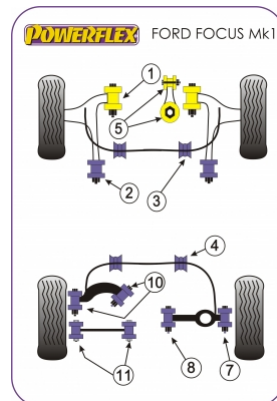

FORD - FOCUS MK1 INC ST AND RS (UP TO 2006) - FOCUS MK1 ST

PRODUCT PRICING INFORMATION

The prices shown on our website are per bush.

To get the total pack price you will need to multiple this price by the number of bushes per vehicle.

Bush Price x Qty Per Car = Pack Price

In addition to the Road Series parts listed please check the Black Series website for other bushes suitable for this car that may be more suited to Track/Race use.

Bush description	Quantity Per Car	Diagram Reference	Part Number	Retail Price Each
Front Wishbone Lower Front Bush	2	1	PFF 198011	
Front Wishbone Lower Rear Bush	2	2	PFF 19803	
Front Anti Roll Bar Mounting Bush	2	3	PFF 19804	
Rear Anti Roll Bar Mounting Bush 21mm	2	4	PFR 1980921	
Front Lower Engine Mount Bush Kit 12mm 🔗 Click for fitting instructions	1	5	PFF 1980612	
Rear Track Control Arm Outer Bush	2	7	PFR 19807