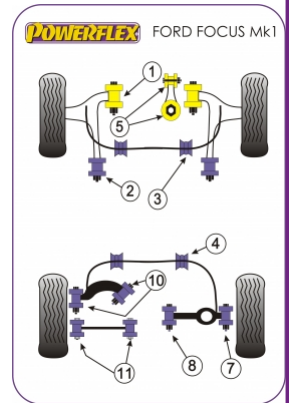

FORD - FOCUS MK1 INC ST AND RS (UP TO 2006) - FOCUS MK1

PRODUCT PRICING INFORMATION

The prices shown on our website are per bush.

To get the total pack price you will need to multiple this price by the number of bushes per vehicle.

Bush Price x Qty Per Car = Pack Price

In addition to the Road Series parts listed please check the Black Series website for other bushes suitable for this car that may be more suited to Track/Race use.

Bush description	Quantity Per Car	Diagram Reference	Part Number	Retail Price Each
Front Wishbone Lower Front Bush	2	1	PFF 19801	
Front Wishbone Lower Rear Bush	2	2	PFF 19802	
Front Anti Roll Bar Mounting Bush	2	3	PFF 19804	
Rear Anti Roll Bar Mounting Bush 18mm	2	4	PFR 19809	
Front Lower Engine Mount Kit 🔧 Click for fitting instructions	1	5	PFF 19806	
Rear Track Control Arm Outer Bush	2	7	PFR 19807