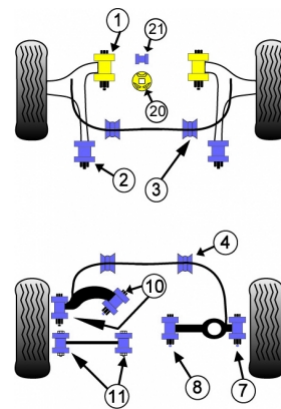

FORD - FOCUS MK2 INC ST AND RS (2005-2010) - FOCUS MK2 RS

PRODUCT PRICING INFORMATION

The prices shown on our website are per bush.
To get the total pack price you will need to multiple this price by the number of bushes per vehicle.

Bush Price x Qty Per Car = Pack Price

In addition to the Road Series parts listed please check the Black Series website for other bushes suitable for this car that may be more suited to Track/Race use.

Bush description	Quantity Per Car	Diagram Reference	Part Number	Retail Price Each
 Front Lower Wishbone Front Bush 14mm bolt	2	1	PFF 198011	
 Front Lower Wishbone Rear Bush Click for fitting instructions	2	2	PFF 191202	
 Front Anti Roll Bar To Chassis Bush 24mm	2	3	PFF 19120324	
 Rear Anti Roll Bar To Chassis Bush 22mm	2	4	PFR 19121522	
 Rear Track Control Arm Outer Bush	2	7	PFR 19807	

	Rear Track Control Arm Inner Bush	2	8	PFR 19808
	Rear Upper Trailing Arm Bush	4	10	PFR 19810
	Rear Lower Trailing Arm Bush	4	11	PFR 19811
	Lower Engine Mount Insert	1	20	PFF 191220
	Lower Engine Mount Small Bush	1	21	PFF 191221
	Exhaust Mount - Down Pipe Click for fitting instructions	2		EXH 015
	Exhaust Mount - Cat Section Click for fitting instructions	1		EXH 015
	Exhaust Mount - Centre Section	1		EXH 013
	Exhaust Mount - Rear Box Click for fitting instructions	3		EXH 005