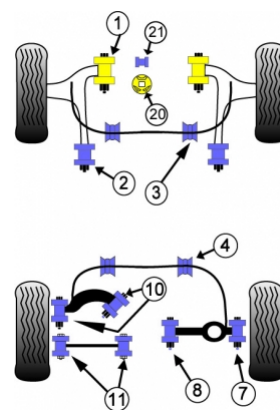

FORD - FOCUS MK2 INC ST AND RS (2005-2010) - FOCUS MK2 ST