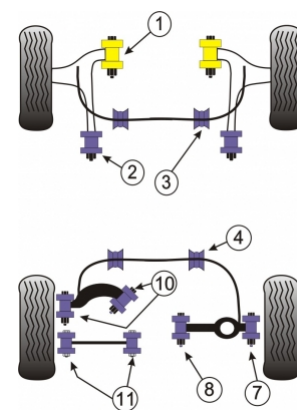

FORD - FOCUS MK2 INC ST AND RS (2005-2010) - FOCUS MK2

Notes:

- PFF 19801 Suitable for 12mm bolt
- PFF 198011 Suitable for 14mm bolt

PRODUCT PRICING INFORMATION

The prices shown on our website are per bush.

To get the total pack price you will need to multiple this price by the number of bushes per vehicle.

Bush Price x Qty Per Car = Pack Price

In addition to the Road Series parts listed please check the Black Series website for other bushes suitable for this car that may be more suited to Track/Race use.

Bush description	Quantity Per Car	Diagram Reference	Part Number	Retail Price Each
 Front Wishbone Lower Front Bush	2	1	PFF 19801	
 Front Lower Wishbone Front Bush 14mm bolt	2	1	PFF 198011	
 Front Lower Wishbone Rear Bush Click for fitting instructions	2	2	PFF 191202	
 Front Anti Roll Bar To Chassis Bush 22mm	2	3	PFF 19120322	

	Rear Anti Roll Bar To Chassis Bush 21mm	2	4	PFR 19120421
	Rear Track Control Arm Outer Bush	2	7	PFR 19807
	Rear Track Control Arm Inner Bush	2	8	PFR 19808
	Rear Upper Trailing Arm Bush	4	10	PFR 19810
	Rear Lower Trailing Arm Bush	4	11	PFR 19811