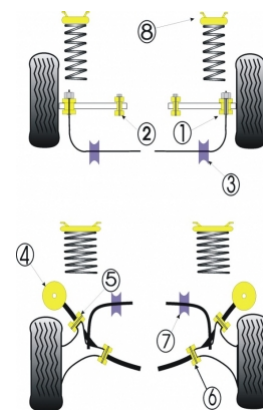

FORD - SIERRA ALL TYPES NON-COSWORTH

Notes

- PLEASE CHECK ANTI ROLL BAR SIZE AS THEY VARY FROM CAR TO CAR.
- PFF 19102 - INNER FRONT TRACK CONTROL ARM BUSHES VARY, CHECK BOLT HEAD SIZE - FOR A 19mm BOLT HEAD USE "PFF 19103", FOR A 17mm BOLT HEAD USE "PFF 19102".

In addition to the Road Series parts listed please check the Black Series website for other bushes suitable for this car that may be more suited to Track/Race use.

Bush description	Quantity Per Car	Diagram Reference	Part Number	Retail Price Each
 Front Outer Track Control Arm Bush	2	1	PFF 19101	
 Front Inner Track Control Arm Bush	2	2	PFF 19102	
 Front Inner Track Control Arm Bush	2	2	PFF 19103	

	Front Anti Roll Bar Mounting Bush 24mm	2	3	PFF 19124
	Front Anti Roll Bar Mounting Bush 26mm	2	3	PFF 19126
	Front Anti Roll Bar Mounting Bush 28mm	2	3	PFF 19128
	Rear Beam Mounting Bush	2	4	PFR 19107
	Rear Trailing Arm Outer Bush	2	5	PFR 19110
	Rear Trailing Arm Inner Bush	2	6	PFR 19111
	Front Top Shock Absorber Mount	2	8	PFF 19199
	Universal Exhaust Mount Click for fitting instructions	1		EXH 003
	Exhaust Mounts	1		EXH 001