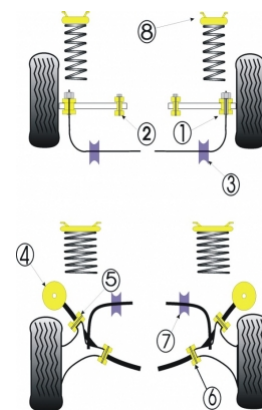

FORD - SIERRA 4X4 2.8 & 2.9, XR4I (1989 ONWARDS)

Notes

INNER FRONT TRACK CONTROL ARM BUSHES FOR XR4i SIERRA CHECK BOLT HEAD SIZE - 19mm BOLT HEAD USE "PFF 19103", 17mm BOLT HEAD USE "PFF 19102"

CHECK REAR ROLL BAR SIZE, ESPECIALLY ON XR4i

PFF 19100 - All late four wheel drives, no bushes available from Ford,

PRODUCT PRICING INFORMATION

The prices shown on our website are per bush.

To get the total pack price you will need to multiple this price by the number of bushes per vehicle.

Bush Price x Qty Per Car = Pack Price

In addition to the Road Series parts listed please check the Black Series website for other bushes suitable for this car that may be more suited to Track/Race use.

Bush description	Quantity Per Car	Diagram Reference	Part Number	Retail Price Each
 Front Outer Track Control Arm Bush	2	1	PFF 19101	
 Front Inner Track Control Arm Bush	2	2	PFF 19102	

	Front Inner Track Control Arm Bush	2	2	PFF 19103
	Front Anti Roll Bar Mounting Bush 26mm	2	3	PFF 19126
	Rear Beam Mounting Bush	2	4	PFR 19107
	Rear Trailing Arm Outer Bush	2	5	PFR 19110
	Rear Trailing Arm Inner Bush	2	6	PFR 19111
	Rear Anti Roll Bar Mounting Bush 12mm	2	7	PFR 1921012
	Rear Anti-Roll Bar Mounting Bush 14mm	2	7	PFR 1921014
	Front Top Shock Absorber Mount	2	8	PFF 19199
	Universal Exhaust Mount Click for fitting instructions	1		EXH 003
	Gear Lever Cradle Mount Kit	1		PFF 19100
	Exhaust Mounts	1		EXH 001