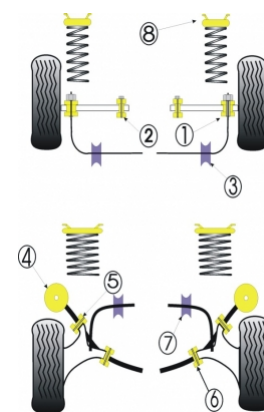

FORD - SIERRA COSWORTH 4WD

Notes

PFR19-111 - Inner bush kit is supplied with mounting bolt. Original Ford bolt needs to be cut off to be removed. Full details enclosed with fitting instructions.

PFF19-100 - Fits all four wheel drive Cosworths, no bushes available from Ford

In addition to the Road Series parts listed please check the Black Series website for other bushes suitable for this car that may be more suited to Track/Race use.

Bush description	Quantity Per Car	Diagram Reference	Part Number	Retail Price Each
 Front Outer Track Control Arm Bush	2	1	PFF 19101	
 Front Inner Track Control Arm Bush	2	2	PFF 19103	
 Front Anti Roll Bar Mounting Bush 28mm	2	3	PFF 19128	

	Rear Beam Mounting Bush	2	4	PFR 19107
	Rear Trailing Arm Outer Bush	2	5	PFR 19110
	Rear Trailing Arm Inner Bush	2	6	PFR 19111
	Rear Anti-Roll Bar Mounting Bush 18mm	2	7	PFR 19118
	Front Top Shock Absorber Mount	2	8	PFF 19199
	Universal Exhaust Mount Click for fitting instructions	1		EXH 003
	Gear Lever Cradle Mount Kit	1		PFF 19100
	Exhaust Mounts	1		EXH 001