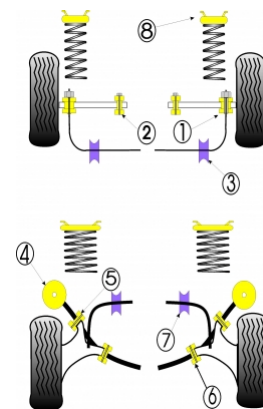

FORD - SIERRA RS COSWORTH 2WD

Notes

- PFR 19111 - Inner bush kit is supplied with mounting bolt. Original Ford bolt needs to be cut off to be removed. Full details enclosed with fitting instructions.

PRODUCT PRICING INFORMATION

The prices shown on our website are per bush.

To get the total pack price you will need to multiple this price by the number of bushes per vehicle.

Bush Price x Qty Per Car = Pack Price

In addition to the Road Series parts listed please check the Black Series website for other bushes suitable for this car that may be more suited to Track/Race use.

Bush description	Quantity Per Car	Diagram Reference	Part Number	Retail Price Each
 Front Outer Track Control Arm Bush	2	1	PFF 19101	
 Front Inner Track Control Arm Bush	2	2	PFF 19103	
 Front Anti Roll Bar Mounting Bush 28mm	2	3	PFF 19128	

	Rear Beam Mounting Bush	2	4	PFR 19107
	Rear Trailing Arm Outer Bush	2	5	PFR 19110
	Rear Trailing Arm Inner Bush	2	6	PFR 19111
	Rear Anti-Roll Bar Mounting Bush 14mm	2	7	PFR 1920914
	Front Top Shock Absorber Mount	2	8	PFF 19199
	Exhaust Mounts	1		EXH 001