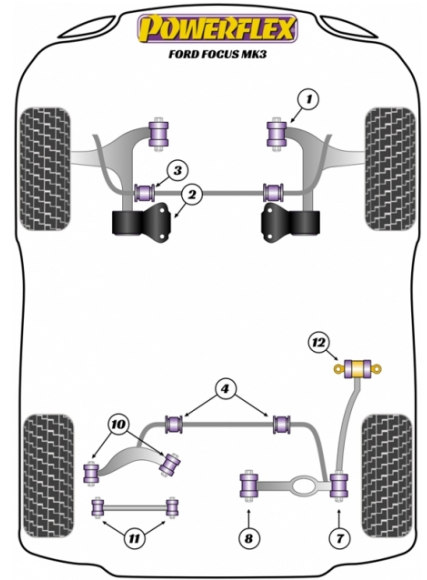

FOCUS MK3

The prices shown on our website are per bush.

To get the total pack price you will need to multiple this price by the number of bushes per vehicle.

Bush Price x Qty Per Car = Pack Price

Notes

- PFR 19810G is an on-car adjustable bush and is designed to provide +/- 1 degree of camber adjustment. For a non adjustable version use PFR 19810

In addition to the Road Series parts listed please check the Black Series website for other bushes suitable for this car that may be more suited to Track/Race use.

FRONT WISHBONE FRONT BUSH 14MM BOLT

Qty Per Car 2

Diagram Ref. 1

Part No. **PFF 198011**

FRONT WISHBONE FRONT BUSH CAMBER ADJUSTABLE 14MM BOLT

Qty Per Car 2

Diagram Ref. 1

Part No. **PFF 198011G**

FRONT LOWER WISHBONE REAR BUSH

Qty Per Car 2

Diagram Ref. 4

Part No. **PFR 19120418**

REAR ANTI ROLL BAR TO CHASSIS BUSH 21MM

Qty Per Car 2

Diagram Ref. 4

Part No. **PFR 19120421**

REAR ANTI ROLL BAR TO CHASSIS BUSH 22MM

Qty Per Car 2