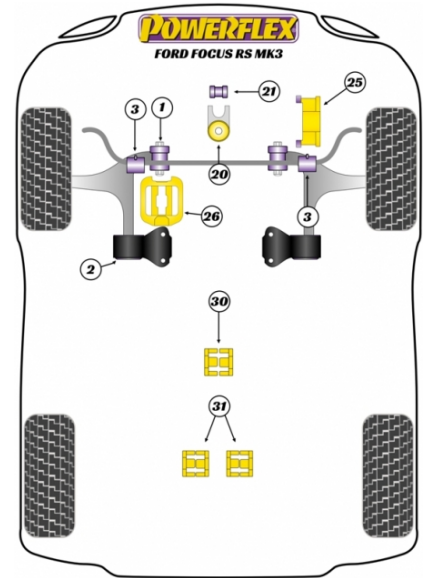

### FRONT WISHBONE FRONT BUSH

Qty Per Car **2**

Diagram Ref. **1**

Part No. **PFF 198011**

### FRONT WISHBONE FRONT BUSH CAMBER ADJUSTABLE 14MM BOLT

Qty Per Car **2**

Diagram Ref. **1**

Part No. **PFF 198011G**

### FRONT ANTI ROLL BAR TO CHASSIS BUSH 24MM

Qty Per Car **2**

Diagram Ref. **3**

Part No. **PFF 19160324**