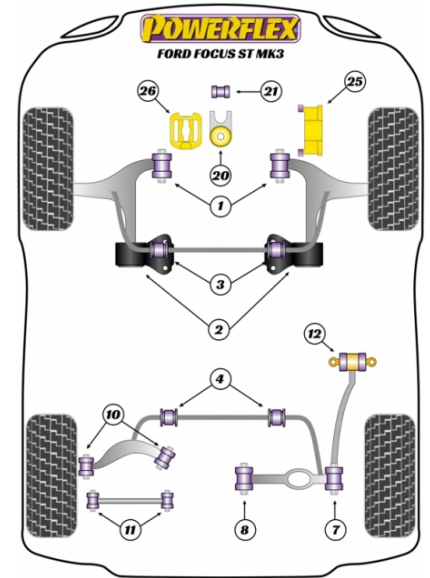

FOCUS MK3 ST

The prices shown on our website are per bush.

To get the total pack price you will need to multiple this price by the number of bushes per vehicle.

Bush Price x Qty Per Car = Pack Price

Notes

- PFR19-810G is an on-car adjustable bush and is designed to provide +/- 1 degree of camber adjustment. For a non adjustable version use PFR19-810
- PFF19-1825 fits into the latest vehicle fitment and commonly upgraded to mount OE number: BV61-6F012

In addition to the Road Series parts listed please check the Black Series website for other bushes suitable for this car that may be more suited to Track/Race use.

POWERFLEX HANDLING PACK

Qty Per Car **1**

Diagram Ref.

Part No. **PF19K-1002**

FRONT WISHBONE FRONT BUSH 14MM BOLT

Qty Per Car **2**

Diagram Ref. **1**

Part No. **PFF 198011**

FRONT WISHBONE FRONT BUSH CAMBER ADJUSTABLE 14MM BOLT

Qty Per Car **2**

Diagram Ref. **1**

Part No. **PFF 198011G**

FRONT LOWER WISHBONE REAR BUSH

Qty Per Car **2**

Diagram Ref. **2**

Part No. **PFF 191202**

FRONT WISHBONE REAR BUSH ANTI-LIFT & CASTER OFFSET

Qty Per Car **2**

Diagram Ref. **2**

Part No. **PFF 191802G**