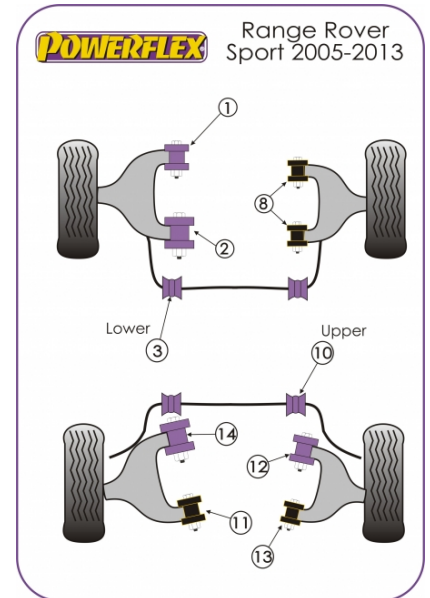

RANGE ROVER SPORT (2005 - 2013)

PRICING INFORMATION

The prices shown on our website are per bush.

To get the total pack price you will need to multiple this price by the number of bushes per vehicle.

Bush Price x Qty Per Car = Pack Price

In addition to the Road Series parts listed please check the Black Series website for other bushes suitable for this car that may be more suited to Track/Race use.

FRONT ARM FRONT BUSH

Qty Per Car **2**

Diagram Ref. **1**

Part No. **PFF 32401**

FRONT ARM REAR BUSH

Qty Per Car **2**

Diagram Ref. **2**

Part No. **PFF 32402**

FRONT ANTI ROLL BAR BUSH 30MM

Qty Per Car **2**

Diagram Ref. **3**

Part No. **PFF 3240330**

FRONT ANTI ROLL BAR BUSH 34MM

Qty Per Car **2**

Diagram Ref. **3**

Part No. **PFF 3240434**

FRONT UPPER WISHBONE BUSH

Qty Per Car **4**