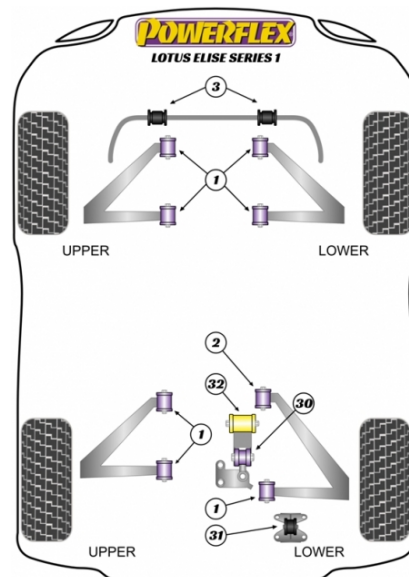

Notes

- THE SAME BUSHES ARE FITTED FRONT AND REAR ON ALL WISHBONES APART FROM THE REAR LOWER FRONT BUSH WHICH USES PF 34202

In addition to the Road Series parts listed please check the Black Series website for other bushes suitable for this car that may be more suited to Track/Race use.

FRONT & REAR WISHBONE BUSH

Qty Per Car **14**

Diagram Ref. **1**

Part No. **PF 34201**

REAR LOWER WISHBONE FRONT BUSH

Qty Per Car **2**

Diagram Ref. **2**

Part No. **PF 34202**

FRONT ANTI ROLL BAR BUSH 19MM

Qty Per Car **2**

Diagram Ref. **3**

Part No. **PFF 3420319**

FRONT ANTI ROLL BAR BUSH 22.2MM

Qty Per Car **2**

Diagram Ref. **3**

Part No. **PFF 3420322.2**

FRONT ANTI ROLL BAR BUSH 25.4MM

Qty Per Car **2**

Diagram Ref. **3**

Part No. **PFF 3420325.4**

UPPER ENGINE MOUNT TORQUE BUSH

Qty Per Car **1**

Diagram Ref. **30**

Part No. **PFR 34230**