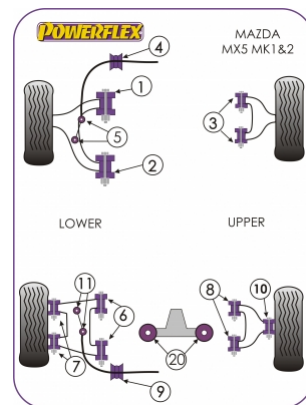

MAZDA - MX-5 MK1 (1989-1998), MK2 (1998-2005), MIATA, EUNOS

PRODUCT PRICING INFORMATION

The prices shown on our website are per bush.

To get the total pack price you will need to multiple this price by the number of bushes per vehicle.

Bush Price x Qty Per Car = Pack Price

In addition to the Road Series parts listed please check the Black Series website for other bushes suitable for this car that may be more suited to Track/Race use.

Bush description	Quantity Per Car	Diagram Reference	Part Number	Retail Price Each
 Front Lower Wishbone Front Bush	2	1	PFF 36101	
 Front Lower Wishbone Rear Bush	2	2	PFF 36102	
 Front Upper Wishbone Bush	4	3	PFF 36103	
 Front Anti Roll Bar Mounting Bush 20mm	2	4	PFF 3610520	
 Front Anti Roll Bar Mounting Bush 22mm	2	4	PFF 3610522	
 Front Anti Roll Bar Link Rod Bush Click for fitting instructions	4	5	PFF 36107	

	Rear Lower Inner Wishbone Bush	4	6	PFR 36110
	Rear Lower Outer Wishbone Bush	4	7	PFR 36111
	Rear Upper Wishbone Bush Inner	4	8	PFR 36112
	Rear Roll Bar Mounting Bush 11mm	2	9	PFR 3611511
	Rear Upper Wishbone Bush Outer	2	10	PFR 36112
	Rear Anti Roll Bar Link Rod Bush 🔗 Click for fitting instructions	4	11	PFF 36107
	Rear Diff Mounting Bush 🔗 Click for fitting instructions	2	20	PFR 36120
	Rear Diff Mounting Bush Insert	2	21	PFR 36121
	Exhaust Mounts	1		EXH005