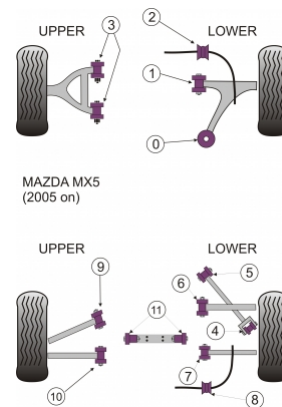

## MAZDA - MX-5 MK3 2005 ON

### PRODUCT PRICING INFORMATION

The prices shown on our website are per bush.

To get the total pack price you will need to multiple this price by the number of bushes per vehicle.

**Bush Price x Qty Per Car = Pack Price**

In addition to the Road Series parts listed please check the Black Series website for other bushes suitable for this car that may be more suited to Track/Race use.

Bush description	Quantity Per Car	Diagram Reference	Part Number	Retail Price Each
 <b>Front Lower Arm Rear Bush</b> Click for fitting instructions	2	0	<b>PFF 36400</b>	
 <b>Front Lower Wishbone Front Bush</b>	2	1	<b>PFF 36401</b>	
 <b>Front Anti Roll Bar Bush 21mm</b>	2	2	<b>PFF 3640221</b>	
 <b>Front Upper Wishbone Bush</b>	4	3	<b>PFF 36403</b>	
 <b>Rear Trailing Arm Rear Bush</b>	2	4	<b>PFR 36404</b>	
 <b>Rear Trailing Arm Front Bush</b>	2	5	<b>PFR 36405</b>	

	<b>Rear Track Control Arm Inner Bush</b>	<b>2</b>	<b>6</b>	<b>PFR 36406</b>
	<b>Rear Link Arm Inner Bush</b>	<b>2</b>	<b>7</b>	<b>PFR 36407</b>
	<b>Rear Anti Roll Bar Bush 12mm</b>	<b>2</b>	<b>8</b>	<b>PFR 3640812</b>
	<b>Rear Upper Forward Link Arm Inner Bush</b>	<b>2</b>	<b>9</b>	<b>PFR 36409</b>
	<b>Rear Upper Rear Arm Inner Bush</b>	<b>2</b>	<b>10</b>	<b>PFR 36410</b>
	<b>Rear Diff Carrier Bracket Bush</b>	<b>2</b>	<b>11</b>	<b>PFR 36411</b>