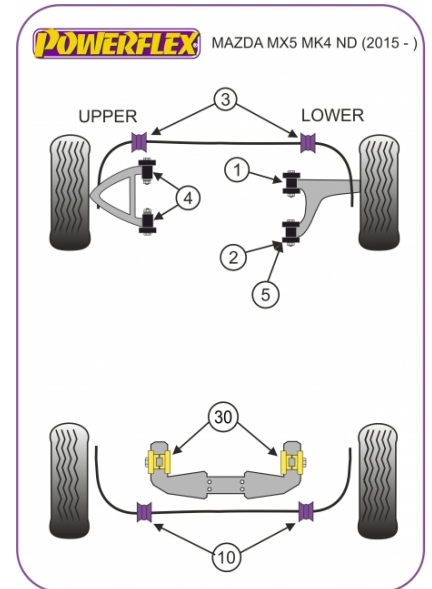

### PRICING INFORMATION

The prices shown on our website are per bush.

To get the total pack price you will need to multiple this price by the number of bushes per vehicle.

**Bush Price x Qty Per Car = Pack Price**

#### Notes

- PFR 36630 fits manual cars only

*In addition to the Road Series parts listed please check the Black Series website for other bushes suitable for this car that may be more suited to Track/Race use.*

#### FRONT LOWER ARM FRONT BUSH

Qty Per Car 2

Diagram Ref. 1

Part No. **PFF 36601**