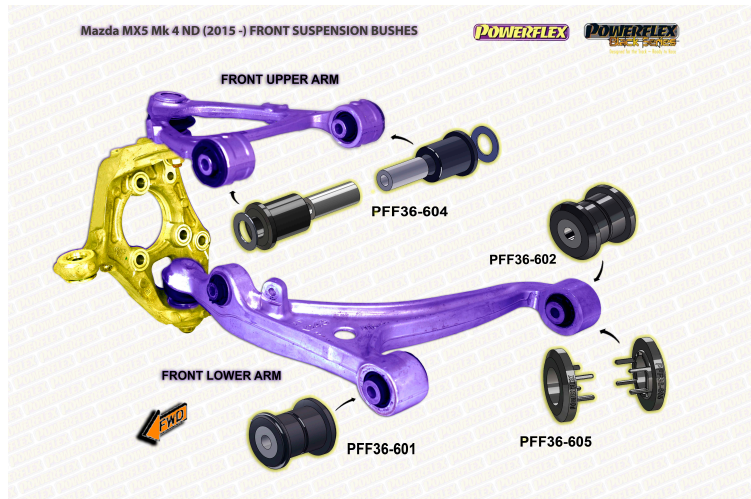

## MK4 ND (2015-)

#### Notes

- PFR 36630 fits manual cars only

*In addition to the Road Series parts listed please check the Black Series website for other bushes suitable for this car that may be more suited to Track/Race use.*

#### FRONT LOWER ARM FRONT BUSH

Qty Per Car 2

Diagram Ref. 1

Part No. **PFF 36601**