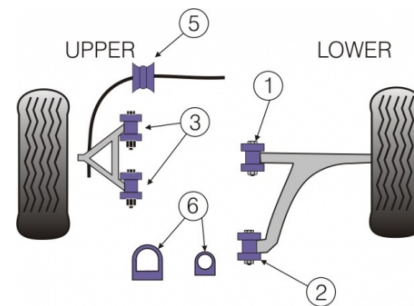

RX-7 GENERATION 3 & 4 (1992-2002)

PRICING INFORMATION

The prices shown on our website are per bush.

To get the total pack price you will need to multiple this price by the number of bushes per vehicle.

Bush Price x Qty Per Car = Pack Price

In addition to the Road Series parts listed please check the Black Series website for other bushes suitable for this car that may be more suited to Track/Race use.

MAZDA
RX7 S3