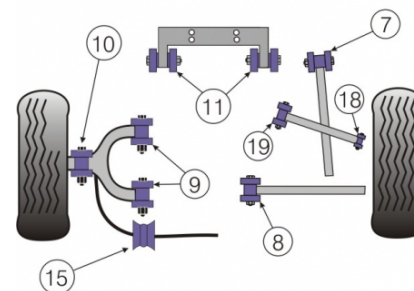

FRONT LOWER WISHBONE FRONT BUSH

Qty Per Car 2

Diagram Ref. 1

Part No. **PFF 36301**

FRONT LOWER WISHBONE REAR BUSH

Qty Per Car 2

Diagram Ref. 2

Part No. **PFF 36302**

FRONT UPPER WISHBONE BUSH

Qty Per Car 4

Diagram Ref. 3

Part No. **PFF 36303**

FRONT ANTI ROLL BAR BUSH 29MM

Qty Per Car 2

Diagram Ref. 5

Part No. **PFF 36305**

POWER STEERING RACK MOUNT KIT

Qty Per Car 1

Diagram Ref. 6

Part No. **PFF 36306**

REAR TRAILING ARM FRONT BUSH

Qty Per Car 2

Diagram Ref. 7

Part No. **PFR 36307**