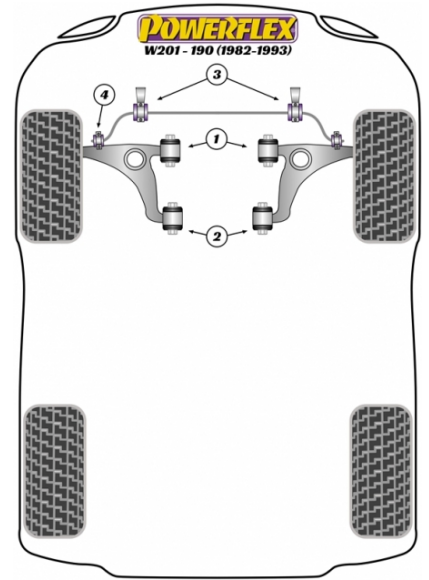

W201 190 (1982 - 1993)

The prices shown on our website are per bush.

To get the total pack price you will need to multiple this price by the number of bushes per vehicle.

Bush Price x Qty Per Car = Pack Price

In addition to the Road Series parts listed please check the Black Series website for other bushes suitable for this car that may be more suited to Track/Race use.

FRONT ARM FRONT BUSH

Qty Per Car **2**

Diagram Ref. **1**

Part No. **PFF 40401**

FRONT ARM REAR BUSH

Qty Per Car **2**

Diagram Ref. **2**

Part No. **PFF 40402**

FRONT ANTI ROLL BAR BUSH 22MM

Qty Per Car **2**

Diagram Ref. **3**

Part No. **PFF 4040322**

FRONT ANTI ROLL BAR BUSH 25MM

Qty Per Car **2**

Diagram Ref. **3**

Part No. **PFF 4040325**

FRONT ANTI ROLL BAR TO LINK ARM BUSH 18MM

Qty Per Car **2**