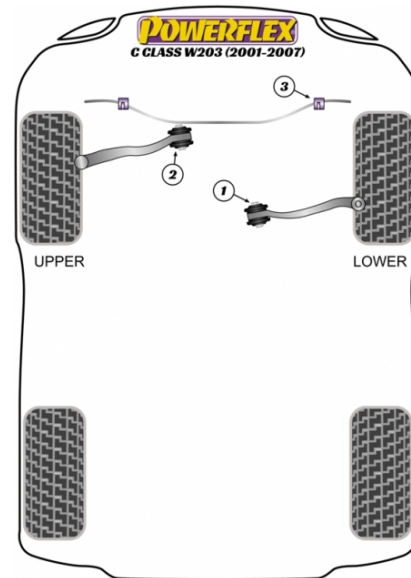

*In addition to the Road Series parts listed please check the Black Series website for other bushes suitable for this car that may be more suited to Track/Race use.*

### FRONT LOWER ARM INNER BUSH

Qty Per Car **2**

Diagram Ref. **1**

Part No. **PFF 40501**

### FRONT UPPER ARM INNER BUSH

Qty Per Car **2**

Diagram Ref. **2**

Part No. **PFF 40502**

### FRONT ANTI ROLL BAR INNER BUSH 20MM

Qty Per Car **2**

Diagram Ref. **3**

Part No. **PFF 4050320**