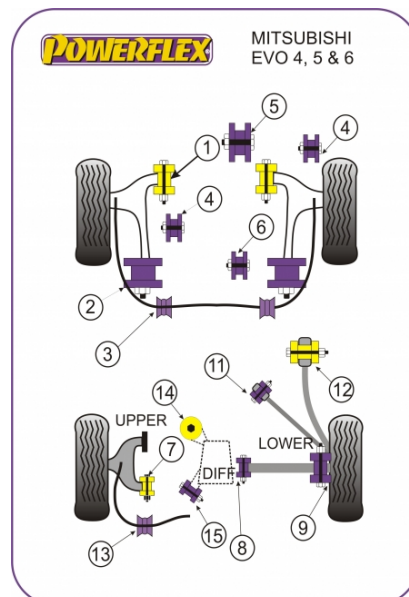

LANCER EVOLUTION 4-5-6 RS/GSR

PRICING INFORMATION

The prices shown on our website are per bush.

To get the total pack price you will need to multiple this price by the number of bushes per vehicle.

Bush Price x Qty Per Car = Pack Price

Notes

- PFR 44113 fits the EVO 4&5, for EVO 6 use PFR 44111
- The front lower diff mount could be either 62mm (use PFF 44107) or 70.5mm (use PFF 44108)
- Please note the `R` suffix at the end of some part numbers is for Road use.
- PFF 44105(R) is used twice on the vehicle. It is used for the Upper Engine Mount as well as the Upper Gearbox Mount
- PFR 44120 does not fit RS models and those without AYC
- PFR 44420 fits RS models and those without AYC

In addition to the Road Series parts listed please check the Black Series website for other bushes suitable for this car that may be more suited to Track/Race use.

FRONT WISHBONE FRONT BUSH

Qty Per Car **2**

Diagram Ref. **1**

Part No. **PFF 44101**

FRONT WISHBONE REAR BUSH

Qty Per Car **2**

Diagram Ref. **2**

Part No. **PFF 44102**

FRONT ANTI ROLL BAR MOUNT 23MM

Qty Per Car **2**