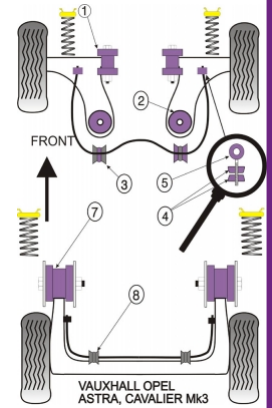

VAUXHALL / OPEL - ASTRA MODELS - ASTRA MK3 - ASTRA F (1991-1998)

Notes

- Please Check Anti Roll Bar Sizes Before Ordering

PRODUCT PRICING INFORMATION

The prices shown on our website are per bush.

To get the total pack price you will need to multiple this price by the number of bushes per vehicle.

Bush Price x Qty Per Car = Pack Price

In addition to the Road Series parts listed please check the Black Series website for other bushes suitable for this car that may be more suited to Track/Race use.

Bush description	Quantity Per Car	Diagram Reference	Part Number	Retail Price Each
Front Wishbone Inner Bush (front)	2	1	PFF 80401	
Front Wishbone Inner Bush (rear)	2	2	PFF 80402	
Front Anti Roll Bar Mount 20mm	2	3	PFF 8040320