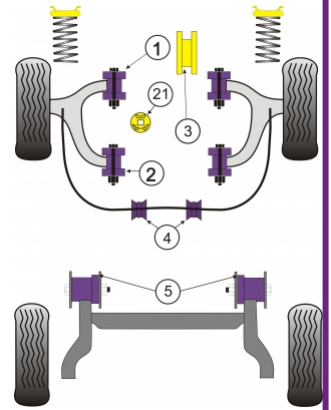

### Notes

- PFF 80810 is an insert for the original mount. It is not a full replacement bush. Not for automatic gearbox mount. Please check the voiding on the original bush on diesel models to make sure insert will fit.
- PFF 801321 Fits SRi/GSi models with 2.0 turbo petrol engines, engine codes Z20LET.

In addition to the Road Series parts listed please check the Black Series website for other bushes suitable for this car that may be more suited to Track/Race use.

Bush description	Quantity Per Car	Diagram Reference	Part Number	Retail Price Each
 Front Wishbone Front Bush	2	1	<b>PFF 80801</b>	
 Front Wishbone Rear Bush	2	2	<b>PFF 80802</b>	
 Front Lower Engine Mount Insert Kit	1	3	<b>PFF 80810</b>	