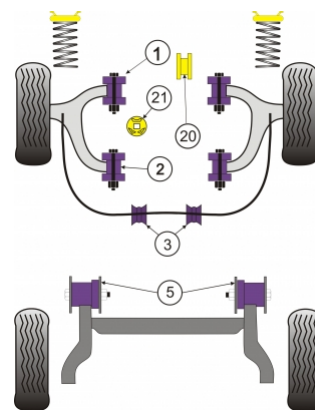

VAUXHALL / OPEL - ASTRA MODELS - ASTRA MK5 - ASTRA H (2004-2010)

Notes

- Use PFF 801203 to replace original 2 piece bush
- PFF 801320 and PFF 801321 fit Astra H with 2.0L engine types Z20LEL, R & H.
- PFF 801320 and PFF 801321 are inserts for the original mount. It is not a full replacement bush.

In addition to the Road Series parts listed please check the Black Series website for other bushes suitable for this car that may be more suited to Track/Race use.

Bush description	Quantity Per Car	Diagram Reference	Part Number	Retail Price Each
 Front Wishbone Front Bush	2	1	PFF 80801	
 Front Wishbone Rear Bush	2	2	PFF 80802	
 Front Anti Roll Bar Mounting Bush 21mm (2 Piece)	2	3	PFF 80120321	

	Front Anti Roll Bar Mounting Bush 22mm (2 Piece)	2	3	PFF 80120322
	Front Anti Roll Bar Mounting Bush 24mm (2 Piece)	2	3	PFF 80120324
	Front Anti Roll Bar Mounting Bush 25mm (2 Piece)	2	3	PFF 80120325
	Front Anti Roll Bar Bush 21mm (1 Piece)	2	3	PFF 80130321
	Front Anti Roll Bar Bush 22mm (1 Piece)	2	3	PFF 80130322
	Rear beam Mounting Bush	2	5	PFR 801310
	PowerAlign Camber Bolt Kit (12mm) 🔗 Click for fitting instructions	1		PFA 10012
	Front Lower Engine Mount Insert	1	20	PFF 801320
	Gearbox Mount Insert	1	21	PFF 801321
	Universal Exhaust Mount 🔗 Click for fitting instructions	1		EXH 016