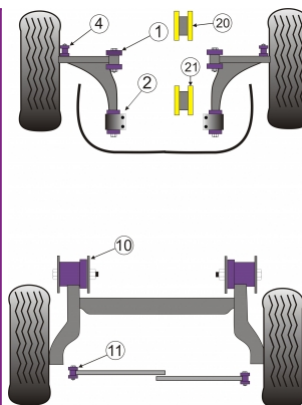

VAUXHALL / OPEL - ASTRA MODELS - ASTRA MK6 - ASTRA J GTC, VXR & OPC (2010 -)

Notes

- Bushes fit GTC, VXR and OPC models only.
- PFF 801420 & PFF 801421 fit VXR & OPC models only

PRODUCT PRICING INFORMATION

The prices shown on our website are per bush.

To get the total pack price you will need to multiple this price by the number of bushes per vehicle.

Bush Price x Qty Per Car = Pack Price

In addition to the Road Series parts listed please check the Black Series website for other bushes suitable for this car that may be more suited to Track/Race use.

Bush description	Quantity Per Car	Diagram Reference	Part Number	Retail Price Each
 Front Arm Front Bush	2	1	PFF 801401	
 Front Arm Rear Bush	2	2	PFF 801402	

	Hyper Strut To Lower Arm Front Bush	2	4	PFF 801404
	PowerAlign Camber Bolt Kit (12mm) Click for fitting instructions	1		PFA 10012
	Rear Beam Mounting Bush	2	10	PFR 801410
	Rear Panhard Rod Outer Bush	2	11	PFR 801411
	Front Engine Mounting Insert	1	20	PFF 801420
	Rear Engine Mounting Insert	1	21	PFF 801421