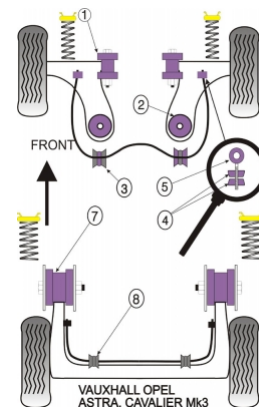

VAUXHALL / OPEL - CAVALIER 2WD (1989-1995), VECTRA A (1989-1995)

Notes

- PFR 80412 Is Suitable For 'Straight' Beam Vehicles

PRODUCT PRICING INFORMATION

The prices shown on our website are per bush.

To get the total pack price you will need to multiple this price by the number of bushes per vehicle.

Bush Price x Qty Per Car = Pack Price

In addition to the Road Series parts listed please check the Black Series website for other bushes suitable for this car that may be more suited to Track/Race use.

Bush description	Quantity Per Car	Diagram Reference	Part Number	Retail Price Each
 Front Wishbone Inner Bush (front)	2	1	PFF 80401	
 Front Wishbone Inner Bush (rear)	2	2	PFF 80402	
 Front Anti Roll Bar Mount 20mm	2	3	PFF 8040320	
 Front Anti Roll Bar Mount 22mm	2	3	PFF 8040322	

	Front Anti Roll Bar Mount 24mm	2	3	PFF 8040324
	Front Anti Roll Bar Mounting Bolt Bushes	2	4	PFF 80408
	Front Anti Roll Bar Eye Bolt Bush 20mm	2	5	PFF 8040920
	Front Anti Roll Bar Eye Bolt Bush 22mm	2	5	PFF 8040922
	Front Anti Roll Bar Eye Bolt Bush 24mm	2	5	PFF 8040924
	Rear Beam Mounting Bush	2	7	PFR 80412
	Rear Anti Roll Bar Mount (inner) 15mm	2	8	PFR 8041515
	Rear Anti Roll Bar Mount (Inner) 18mm	2	8	PFR 8041518
	Rear Anti Roll Bar Mount (inner) 20mm	2	8	PFR 8041520
	Bump Stop Kit 🔗 Click for fitting instructions	1		BS 2002K