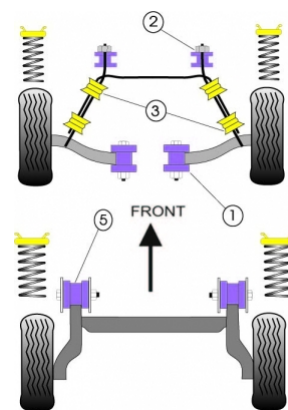

### Notes

- Lower powered models tend to have the 16mm Anti-roll bar bush option.
- The 20mm option is usually suited to performance variants.

In addition to the Road Series parts listed please check the Black Series website for other bushes suitable for this car that may be more suited to Track/Race use.

Bush description	Quantity Per Car	Diagram Reference	Part Number	Retail Price Each
 <b>Front Wishbone Inner Bush (front)</b>	2	1	<b>PFF 80101</b>	
 <b>Front Tie Bar To Chassis Bush</b>	2	2	<b>PFF 80102</b>	
 <b>Front Anti Roll Bar Mount</b>	4	3	<b>PFF 8010516</b>	