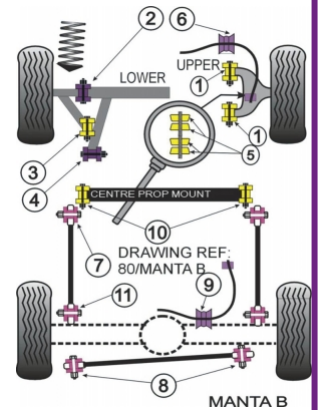

VAUXHALL / OPEL - MANTA B

PRODUCT PRICING INFORMATION

The prices shown on our website are per bush.

To get the total pack price you will need to multiple this price by the number of bushes per vehicle.

Bush Price x Qty Per Car = Pack Price

In addition to the Road Series parts listed please check the Black Series website for other bushes suitable for this car that may be more suited to Track/Race use.

Bush description	Quantity Per Car	Diagram Reference	Part Number	Retail Price Each
 Front Upper Wishbone Bush	4	1	PFF 80601	
 Front Lower Wishbone Front Bush	2	2	PFF 80602	
 Front Lower Rear Bush	2	3	PFF 80603	
 Front Subframe Rear Mounting Bush	2	4	PFF 80604	
 Front Outer Roll Bar Mount	2	5	PFF 80605	
 Front Anti Roll Bar Mounting Bush 20mm	2	6	PFF 8030320	

	Front Anti Roll Bar Mounting Bush 22mm	2	6	PFF 8030322
	Rear Tie Bar To Chassis Bush	2	7	PFR 80607
	Rear Panhard Rod Mount	2	8	PFR 80608
	Rear Anti Roll Bar Bush 14mm	2	9	PFR 8060914
	Rear Anti Roll Bar Mount 18mm	2	9	PFR 8060918
	Rear Centre Prop Mount	2	10	PFR 80611
	Rear Tie Bar To Axle Bushes	2	11	PFR 80611