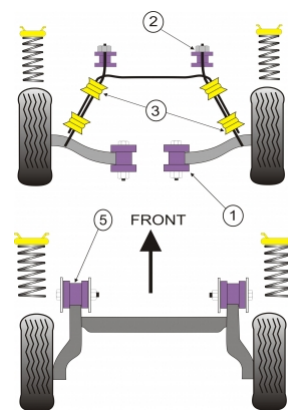

VAUXHALL / OPEL - TIGRA MODELS - TIGRA (1993-2001)

Notes

- PFF 80204 Suits later vehicles (Chassis No. V3023598 on) fitted with 58mm diameter mount.

PRODUCT PRICING INFORMATION

The prices shown on our website are per bush.

To get the total pack price you will need to multiple this price by the number of bushes per vehicle.

Bush Price x Qty Per Car = Pack Price

In addition to the Road Series parts listed please check the Black Series website for other bushes suitable for this car that may be more suited to Track/Race use.

Bush description	Quantity Per Car	Diagram Reference	Part Number	Retail Price Each
 Front Wishbone Inner Bush	2	1	PFF 80201	
 Front Tie Bar To Chassis	2	2	PFF 80203	
 Front Tie Bar To Chassis	2	2	PFF 80204	
 Front Anti Roll Bar Mounts	4	3	PFF 80205	

Rear Beam Mounting Bush

2

5

PFR 80112

PowerAlign Camber Bolt Kit (12mm)

 [Click for fitting instructions](#)

1

PFA 10012