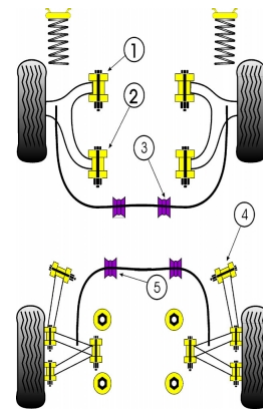

VAUXHALL / OPEL - VECTRA (1997 - 2002), VECTRA B (1997 - 2002)

PRODUCT PRICING INFORMATION

The prices shown on our website are per bush.
To get the total pack price you will need to multiple this price by the number of bushes per vehicle.

Bush Price x Qty Per Car = Pack Price

In addition to the Road Series parts listed please check the Black Series website for other bushes suitable for this car that may be more suited to Track/Race use.

Bush description	Quantity Per Car	Diagram Reference	Part Number	Retail Price Each
 Front Lower Wishbone Front Bush	2	1	PFF 80501	
 Front Lower Wishbone Rear Bush	2	2	PFF 80502	
 Front Anti Roll Bar Mounting Bush 18mm	2	3	PFF 6620618	
 Front Anti Roll Bar Mounting Bush 20mm	2	3	PFF 8030320	
 Front Anti Roll Bar Mounting Bush 22mm	2	3	PFF 8030322	

	Rear Trailing Arm Bush	2	4	PFR 66110
	Rear Anti Roll Bar Mounting Bush 15mm	2	5	PFR 6621015
	Rear Anti Roll Bar Mounting Bush 16mm	2	5	PFR 6621016
	Rear Anti Roll Bar Mounting Bush 17mm	2	5	PFR 6621017
	PowerAlign Camber Bolt Kit (12mm)  Click for fitting instructions	1		PFA 10012
	Universal Exhaust Mount  Click for fitting instructions	1		EXH 016
	Exhaust Mounts	1		EXH 002