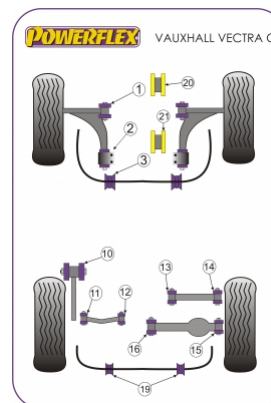

VAUXHALL / OPEL - VECTRA C (2002-2008)

Notes:

- Two types of front anti roll bar bushes are used, PFF 66503-* replaces single piece design PFF 801203-* replaces the two piece design.
- PFF 801220 rear lower engine mount insert fits cars with a bracket 86mm wide, for cars with a 79mm wide bracket use PFF 801221.
- For diesel models use engine mount insert part number, PFF 801220R or PFF 801221R
- PFR 801211 Fits arms using a spherical type bush 47mm in diameter, for arms with a 38mm rubber bush use PFR 801217

In addition to the Road Series parts listed please check the Black Series website for other bushes suitable for this car that may be more suited to Track/Race use.

Bush description	Quantity Per Car	Diagram Reference	Part Number	Retail Price Each
 Front Lower Wishbone Front Bush Click for fitting instructions	2	1	PFF 801201	
 Front Lower Wishbone Rear Bush Click for fitting instructions	2	2	PFF 801202	