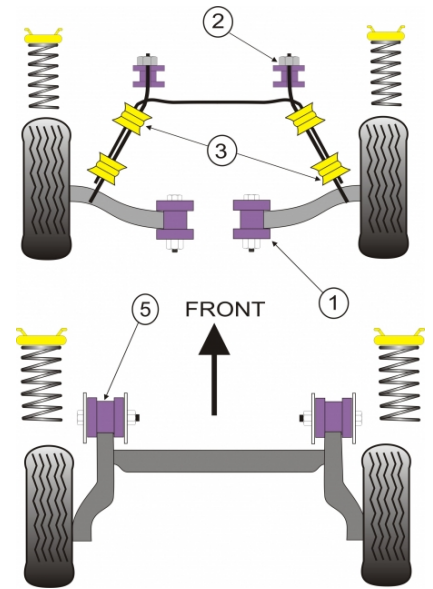

Notes:

- PFF 80203 fits 34mm diameter bracket - suitable for earlier models with chassis numbers up to V3023597 for all pre 1997 Corsa B's and including 1997

In addition to the Road Series parts listed please check the Black Series website for other bushes suitable for this car that may be more suited to Track/Race use.

FRONT WISHBONE INNER BUSH

Qty Per Car **2**

Diagram Ref. **1**

Part No. **PFF 80201**

FRONT TIE BAR TO CHASSIS

Qty Per Car **2**

Diagram Ref. **2**

Part No. **PFF 80203**

FRONT ANTI ROLL BAR MOUNTS

Qty Per Car **4**

Diagram Ref. **3**

Part No. **PFF 80205**

REAR BEAM MOUNTING BUSH

Qty Per Car **2**

Diagram Ref. **5**

Part No. **PFR 80112**

POWERALIGN CAMBER BOLT KIT (12MM)

Qty Per Car **1**

Diagram Ref.

Part No. **PFA 10012**

BUMP STOP KIT

Qty Per Car **1**

Diagram Ref.

Part No. **BS 2002K**