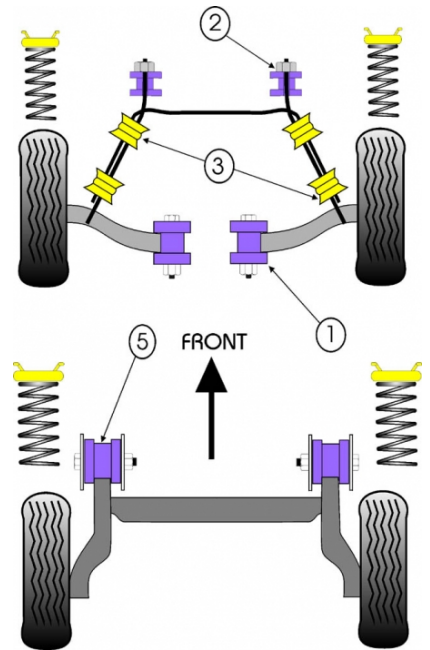

#### Notes:

- PFF 80204 fits the 58mm diameter bracket - suitable for later models with chassis numbers V3023598 onwards for all post 1997 Corsa B's

*In addition to the Road Series parts listed please check the Black Series website for other bushes suitable for this car that may be more suited to Track/Race use.*

### FRONT WISHBONE INNER BUSH

Qty Per Car **2**

Diagram Ref. **1**

Part No. **PFF 80201**