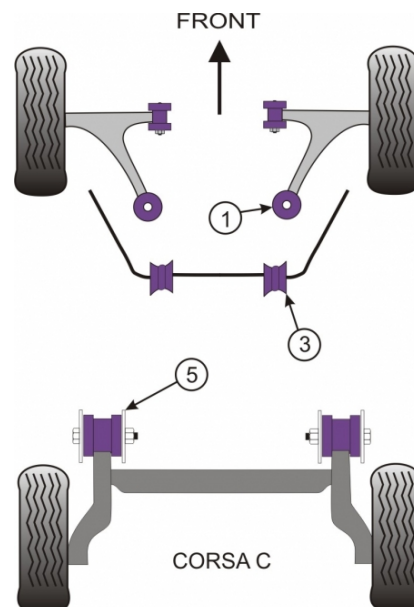

### FRONT WISHBONE REAR BUSH

Qty Per Car **2**

Diagram Ref. **1**

Part No. **PFF 801001**

### FRONT WISHBONE FRONT BUSH

Qty Per Car **2**

Diagram Ref. **2**

Part No. **PFF 801002**

### FRONT ANTI ROLL BAR BUSH 17MM

Qty Per Car **2**

Diagram Ref. **3**

Part No. **PFF 80100317**

### FRONT ANTI ROLL BAR BUSH 18MM

Qty Per Car **2**

Diagram Ref. **3**

Part No. **PFF 80100318**