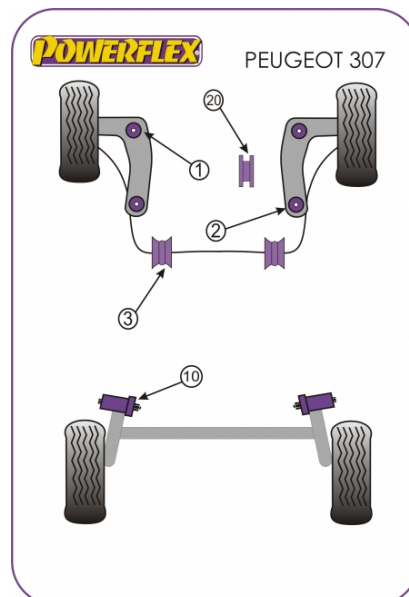

Notes

- PFF 50420 fits models with a 65mm original bush. For vehicles with a 70mm bush use part number PFF 50306.
- For diesel models use PFF 50420R or PFF 50306R

In addition to the Road Series parts listed please check the Black Series website for other bushes suitable for this car that may be more suited to Track/Race use.

FRONT ARM FRONT BUSH

Qty Per Car **2**

Diagram Ref. **1**

Part No. **PFF 50601**

FRONT ARM REAR BUSH

Qty Per Car **2**

Diagram Ref. **2**

Part No. **PFF 50402**

POWERALIGN CAMBER BOLT KIT (12MM)

Qty Per Car **1**

Diagram Ref.

Part No. **PFA 10012**

FRONT ANTI ROLL BAR BUSH 21MM

Qty Per Car **2**

Diagram Ref. **3**

Part No. **PFF 5060321**

FRONT ANTI ROLL BAR BUSH 22MM

Qty Per Car **2**

Diagram Ref. **3**

Part No. **PFF 5060322**

FRONT ANTI ROLL BAR BUSH 22.5MM

Qty Per Car **2**

Diagram Ref. **3**

Part No. **PFF 5060322.5**