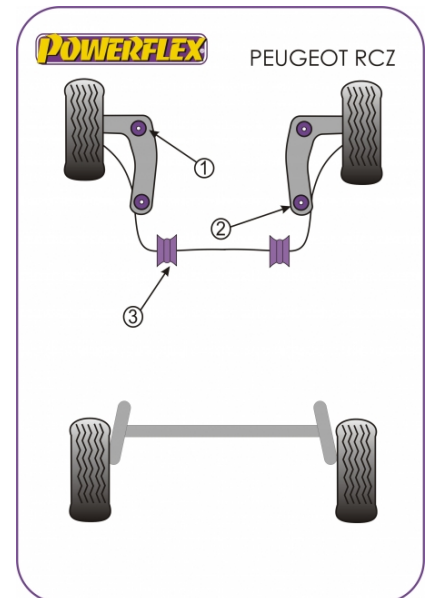

In addition to the Road Series parts listed please check the Black Series website for other bushes suitable for this car that may be more suited to Track/Race use.

FRONT ARM FRONT BUSH

Qty Per Car **2**

Diagram Ref. **1**

Part No. **PFF 50601**

FRONT ARM REAR BUSH

Qty Per Car **2**

Diagram Ref. **2**

Part No. **PFF 50402**

FRONT ANTI ROLL BAR BUSH 21MM

Qty Per Car **2**

Diagram Ref. **3**

Part No. **PFF 5060321**

FRONT ANTI ROLL BAR BUSH 22MM

Qty Per Car **2**

Diagram Ref. **3**

Part No. **PFF 5060322**

FRONT ANTI ROLL BAR BUSH 22.5MM

Qty Per Car **2**

Diagram Ref. **3**

Part No. **PFF 5060322.5**

FRONT ANTI ROLL BAR BUSH 23MM

Qty Per Car **2**

Diagram Ref. **3**

Part No. **PFF 5060323**

FRONT ANTI ROLL BAR BUSH 23.5MM

Qty Per Car **2**