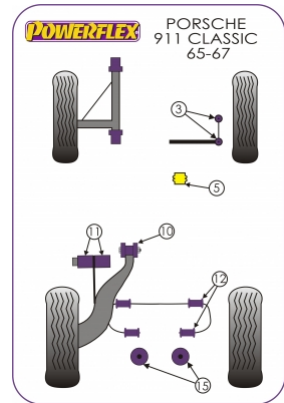

PORSCHE - 911 CLASSIC (1965-1967)

PRODUCT PRICING INFORMATION

The prices shown on our website are per bush.

To get the total pack price you will need to multiple this price by the number of bushes per vehicle.

Bush Price x Qty Per Car = Pack Price

In addition to the Road Series parts listed please check the Black Series website for other bushes suitable for this car that may be more suited to Track/Race use.

Bush description	Quantity Per Car	Diagram Reference	Part Number	Retail Price Each
Front Stabilizer Link Rod Bush	4	3	PFF 57402	
Steering Column Bearing Support Bush	1	5	PFF 57405	
Rear Trailing Arm Inner Bush	2	10	PFR 57410	
Rear Trailing Arm Support Plate Bush	2	11	PFR 57411	
Rear Anti Roll Bar Bush 15mm	4	12	PFR 5741215	
Rear Anti Roll Bar Bush 16mm	4	12	PFR 5741216