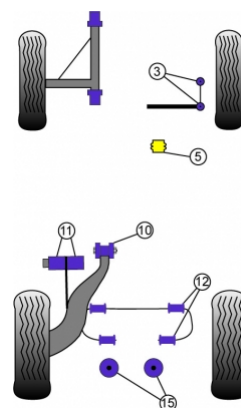

PORSCHE - 911 CLASSIC (1967 - 1969)

PRODUCT PRICING INFORMATION

The prices shown on our website are per bush.

To get the total pack price you will need to multiple this price by the number of bushes per vehicle.

Bush Price x Qty Per Car = Pack Price

In addition to the Road Series parts listed please check the Black Series website for other bushes suitable for this car that may be more suited to Track/Race use.

Bush description	Quantity Per Car	Diagram Reference	Part Number	Retail Price Each
Front Stabilizer Link Rod Bush	4	3	PFF 57402	
Steering Column Bearing Support Bush	1	5	PFF 57405	
Rear Trailing Arm Inner Bush	2	10	PFR 57410	
Rear Trailing Arm Support Plate Bush	2	11	PFR 57409	
Rear Anti Roll Bar Bush 15mm	4	12	PFR 5741215