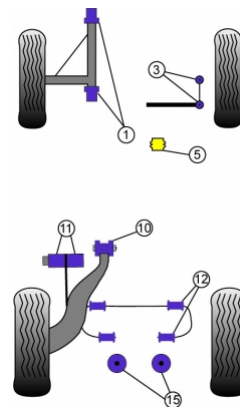

PORSCHE - 911 CLASSIC (1969 - 1973)

PRODUCT PRICING INFORMATION

The prices shown on our website are per bush.

To get the total pack price you will need to multiple this price by the number of bushes per vehicle.

Bush Price x Qty Per Car = Pack Price

In addition to the Road Series parts listed please check the Black Series website for other bushes suitable for this car that may be more suited to Track/Race use.

Bush description	Quantity Per Car	Diagram Reference	Part Number	Retail Price Each
Front Wishbone Inner Bush	4	1	PFF 57401	
Front Stabilizer Link Rod Bush	4	3	PFF 57402	
Steering Column Bearing Support Bush	1	5	PFF 57405	
Rear Trailing Arm Inner Bush	2	10	PFR 57410	
Rear Trailing Arm Support Plate Bush	2	11	PFR 57409