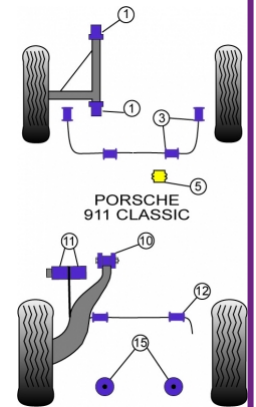

PORSCHE - 911 CLASSIC (1974-1977) TURBO

PRODUCT PRICING INFORMATION

The prices shown on our website are per bush.

To get the total pack price you will need to multiple this price by the number of bushes per vehicle.

Bush Price x Qty Per Car = Pack Price

In addition to the Road Series parts listed please check the Black Series website for other bushes suitable for this car that may be more suited to Track/Race use.

Bush description	Quantity Per Car	Diagram Reference	Part Number	Retail Price Each
 Front Wishbone Inner Bush	4	1	PFF 57401	
 Front Anti Roll Bar Bush 16mm	4	3	PFF 5740316	
 Front Anti Roll Bar Bush 20mm	4	3	PFF 5740320	
 Front Anti Roll Bar Bush 22mm	4	3	PFF 5740322	
 Steering Column Bearing Support Bush	1	5	PFF 57405	