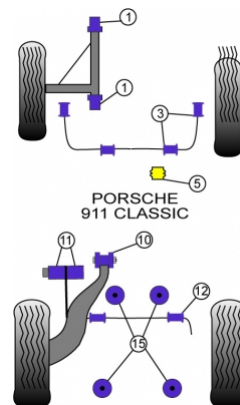

PORSCHE - 911 CLASSIC (1974-1977)

PRODUCT PRICING INFORMATION

The prices shown on our website are per bush.

To get the total pack price you will need to multiple this price by the number of bushes per vehicle.

Bush Price x Qty Per Car = Pack Price

In addition to the Road Series parts listed please check the Black Series website for other bushes suitable for this car that may be more suited to Track/Race use.

Bush description	Quantity Per Car	Diagram Reference	Part Number	Retail Price Each
Front Wishbone Inner Bush	4	1	PFF 57401	
Front Anti Roll Bar Bush 16mm	4	3	PFF 5740316