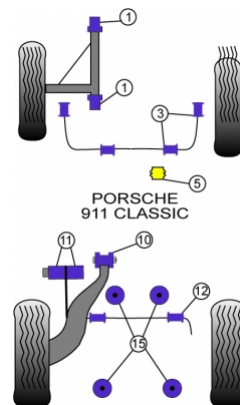

PORSCHE - 911 CLASSIC (1977 - 1986)

PRODUCT PRICING INFORMATION

The prices shown on our website are per bush.

To get the total pack price you will need to multiple this price by the number of bushes per vehicle.

Bush Price x Qty Per Car = Pack Price

In addition to the Road Series parts listed please check the Black Series website for other bushes suitable for this car that may be more suited to Track/Race use.

Bush description	Quantity Per Car	Diagram Reference	Part Number	Retail Price Each
 Front Wishbone Inner Bush	4	1	PFF 57401	
 Front Anti Roll Bar Bush 16mm	4	3	PFF 5740316	
 Front Anti Roll Bar Bush 20mm	4	3	PFF 5740320	
 Front Anti Roll Bar Bush 22mm	4	3	PFF 5740322	
 Steering Column Bearing Support Bush	1	5	PFF 57405	