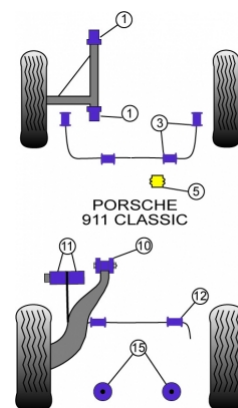

PORSCHE - 911 CLASSIC (1978 - 1989) TURBO

PRODUCT PRICING INFORMATION

The prices shown on our website are per bush.

To get the total pack price you will need to multiple this price by the number of bushes per vehicle.

Bush Price x Qty Per Car = Pack Price

In addition to the Road Series parts listed please check the Black Series website for other bushes suitable for this car that may be more suited to Track/Race use.

| Bush description | Quantity Per Car | Diagram Reference | Part Number | Retail Price Each |
|---|------------------|-------------------|--------------------|-------------------|
|  Front Wishbone Inner Bush | 4 | 1 | PFF 57401 | |
|  Front Anti Roll Bar Bush 16mm | 4 | 3 | PFF 5740316 | |
|  Front Anti Roll Bar Bush 20mm | 4 | 3 | PFF 5740320 | |
|  Front Anti Roll Bar Bush 22mm | 4 | 3 | PFF 5740322 | |
|  Steering Column Bearing Support Bush | 1 | 5 | PFF 57405 | |