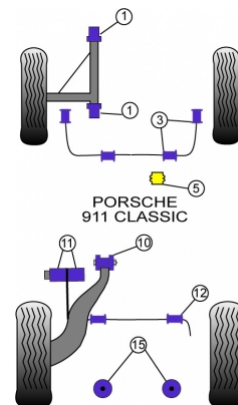

PORSCHE - 911 CLASSIC (1987 - 1989)

PRODUCT PRICING INFORMATION

The prices shown on our website are per bush.

To get the total pack price you will need to multiple this price by the number of bushes per vehicle.

Bush Price x Qty Per Car = Pack Price

In addition to the Road Series parts listed please check the Black Series website for other bushes suitable for this car that may be more suited to Track/Race use.

Bush description	Quantity Per Car	Diagram Reference	Part Number	Retail Price Each
 Front Wishbone Inner Bush	4	1	PFF 57401	
 Front Anti Roll Bar Bush 16mm	4	3	PFF 5740316	
 Front Anti Roll Bar Bush 20mm	4	3	PFF 5740320	
 Front Anti Roll Bar Bush 22mm	4	3	PFF 5740322	
 Steering Column Bearing Support Bush	1	5	PFF 57405	