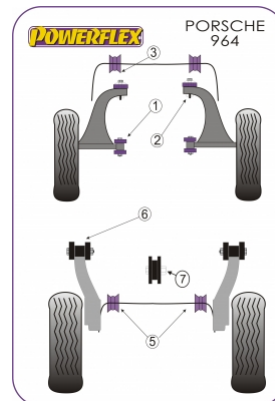

PORSCHE - 964 (1989 - 1994)

Notes.

Porsche have discontinued the rear trailing arm front bush, a replacement arm is in excess of £1000.00 PFR57-106 replaces this bush.

PRODUCT PRICING INFORMATION

The prices shown on our website are per bush.

To get the total pack price you will need to multiple this price by the number of bushes per vehicle.

Bush Price x Qty Per Car = Pack Price

In addition to the Road Series parts listed please check the Black Series website for other bushes suitable for this car that may be more suited to Track/Race use.

Bush description	Quantity Per Car	Diagram Reference	Part Number	Retail Price Each
 Front Wishbone Rear Bush Click for fitting instructions	2	1	PFF 57101	
 Front Wishbone Front Bush Click for fitting instructions	2	2	PFF 57102	
 Front Anti Roll Bar Bush 19mm	2	3	PFF 57601	