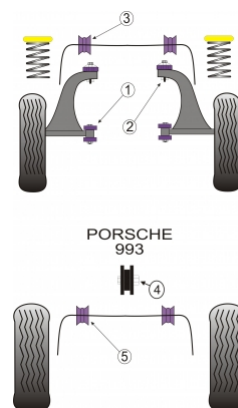

PORSCHE - 993 (1994 - 1998)

PRODUCT PRICING INFORMATION

The prices shown on our website are per bush.

To get the total pack price you will need to multiple this price by the number of bushes per vehicle.

Bush Price x Qty Per Car = Pack Price

In addition to the Road Series parts listed please check the Black Series website for other bushes suitable for this car that may be more suited to Track/Race use.

Bush description	Quantity Per Car	Diagram Reference	Part Number	Retail Price Each
Front Wishbone Rear Inner Bush Click for fitting instructions	2	1	PFF 57101	
Front Wishbone Front Inner Bush Click for fitting instructions	2	2	PFF 57102	
Front Anti Roll Bar Bush 19mm	2	3	PFF 57601	
Front Anti Roll Bar Bush 20mm	2	3	PFF 5760120	
Front Anti Roll Bar Bush 21mm	2	3	PFF 5760121	
Front Anti Roll Bar Bush 22mm	2	3	PFF 5760122