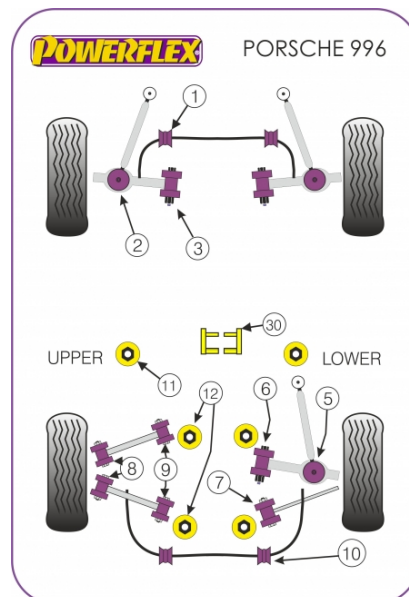

Notes

- Front inner track control arm inner bush (diagram position 3) can be replaced with either PFF 57503 non-adjustable or PFF 57801 which gives on-car camber adjustment.
- PFR 57531 fits 996 & 997 vehicles with the twin gearbox mounting bracket (OEM part number 99737503303) at the end of the gearbox, as fitted to all 3.6 & 3.8 Tiptronic models, Turbo models Manual & Tiptronic, GT2 & GT3.
- For vehicles with a single gearbox bush (OEM part number 99637505505) in the end casing use PFR 57530, including all 3.4 models, 3.6 & 3.8 Manual models except for Turbo GT2 & GT3 models.

In addition to the Road Series parts listed please check the Black Series website for other bushes suitable for this car that may be more suited to Track/Race use.

FRONT ANTI ROLL BAR BUSH 21.5MM

Qty Per Car **2**

Diagram Ref. **1**

Part No. **PFF 5750121.5**

FRONT ANTI ROLL BAR BUSH 22.5MM

Qty Per Car **2**

Diagram Ref. **1**

Part No. **PFF 5750122.5**

FRONT ANTI ROLL BAR BUSH 23MM

Qty Per Car **2**

Diagram Ref. **1**

Part No. **PFF 5750123**

FRONT ANTI ROLL BAR BUSH 23.5MM

Qty Per Car **2**

Diagram Ref. **1**

Part No. **PFF 5750123.5**

TRACK CONTROL ARM OUTER BUSH

Qty Per Car **2**