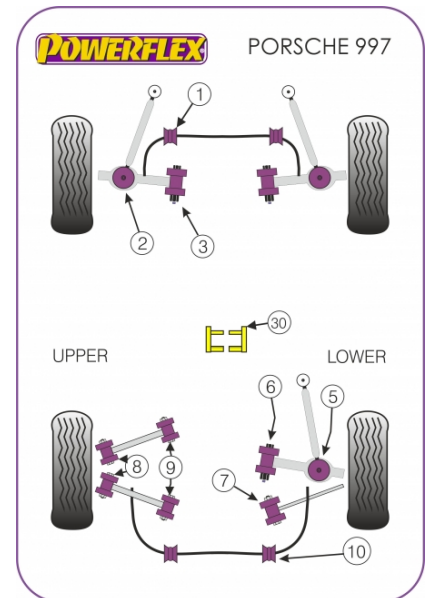

997 INC. TURBO

PRICING INFORMATION

The prices shown on our website are per bush.

To get the total pack price you will need to multiple this price by the number of bushes per vehicle.

Bush Price x Qty Per Car = Pack Price

Notes:

- On some early 997 models (pre 2006) there is no supporting lug on the upright to the outside faces of the outer bushes. For these models use 4 x PFR 57508 outer bush & 4 x PFR 57509 for the inner bush. For cars with lugs use 8 x PFR 57509.
- PFR 57531 fits 996 & 997 vehicles with the twin gearbox mounting bracket (OEM part number 99737503303) at the end of the gearbox, as fitted to all 3.6 & 3.8 Tiptronic models, Turbo models Manual & Tiptronic, GT2 & GT3.
- For vehicles with a single gearbox bush (OEM part number 99637505505) in the end casing use PFR 57530, including all 3.4 models, 3.6 & 3.8 Manual models except for Turbo GT2 & GT3 models. Does not fit Generation 2 997 models.

In addition to the Road Series parts listed please check the Black Series website for other bushes suitable for this car that may be more suited to Track/Race use.

FRONT TRACK CONTROL ARM OUTER BUSH, CASTER ADJUSTABLE

Qty Per Car **2**

Diagram Ref. **2**

Part No. **PFF 57802**

FRONT TRACK CONTROL ARM INNER BUSH, CAMBER ADJUSTABLE

Qty Per Car **2**

Diagram Ref. **3**

Part No. **PFF 57801**

TRACK CONTROL ARM OUTER BUSH

Qty Per Car **2**

Diagram Ref. **5**

Part No. **PFF 57502**

TRACK CONTROL ARM INNER BUSH

Qty Per Car **2**

Diagram Ref. **6**

Part No. **PFF 57503**

REAR LINK ARM INNER BUSH

Qty Per Car **2**

Diagram Ref. **7**

Part No. **PFR 57507**